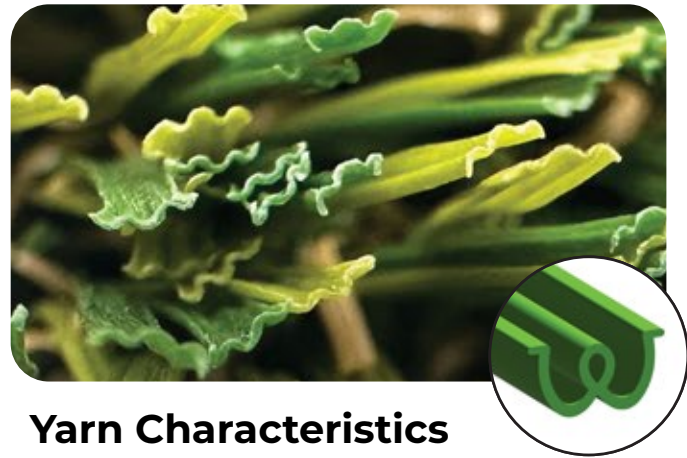

PET PLAY 90

This turf combines durability with natural beauty, featuring resilient omega hybrid blade technology and vibrant green and lime bi-color blades for a fresh, realistic appearance. Soft yet durable, it stands up to energetic play while keeping paws and little feet comfortable.

Ideal for safe, fun spaces where pets and kids can run and play to their hearts' content.

General Features

Traffic Level	High - Pets
Blade Colors	Green + Lime 
Thatch Colors	Green & Yellow 

Turf

Pile Height	1.25 inch
Gauge	3/8 inch
Stitches per 10 cm	17.5 ±10%
Face Weight	63 oz/sq yd ±10%
Backing	Double PP
Coating	Polyurethane
Total Weight	90 oz/sq yd ±10%
Drainage Rate	178.6 in/hr