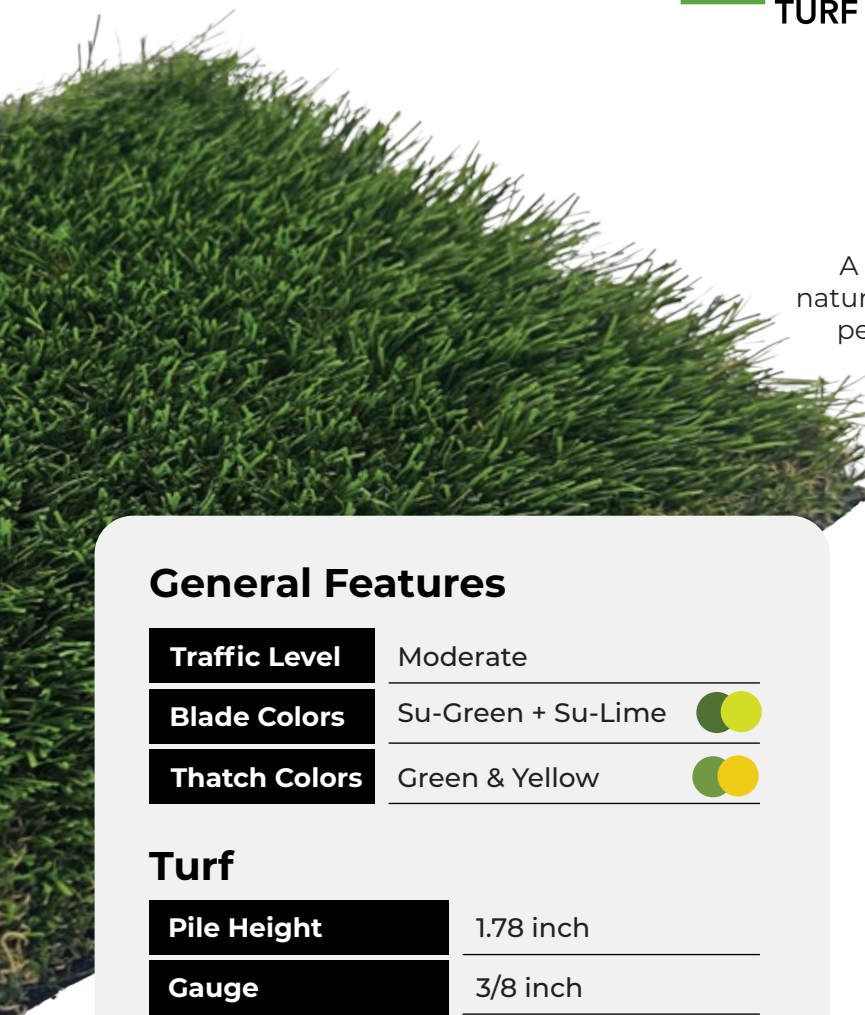

LIME 80

A versatile and durable synthetic grass. With a lush, natural appearance and a tough C blade structure, it is perfect for various applications. Ideal for high traffic areas and pet owners.

The green and lime color scheme, adds a vibrant touch to any space.

General Features

Traffic Level	Moderate
Blade Colors	Su-Green + Su-Lime
Thatch Colors	Green & Yellow

Turf

Pile Height	1.78 inch
Gauge	3/8 inch
Stitches per 10 cm	15 ±10%
Face Weight	53 oz/sq yd ±10%
Backing	Double PP
Coating	Polyurethane
Total Weight	80 oz/sq yd ±10%
Drainage Rate	89.3 in/hr